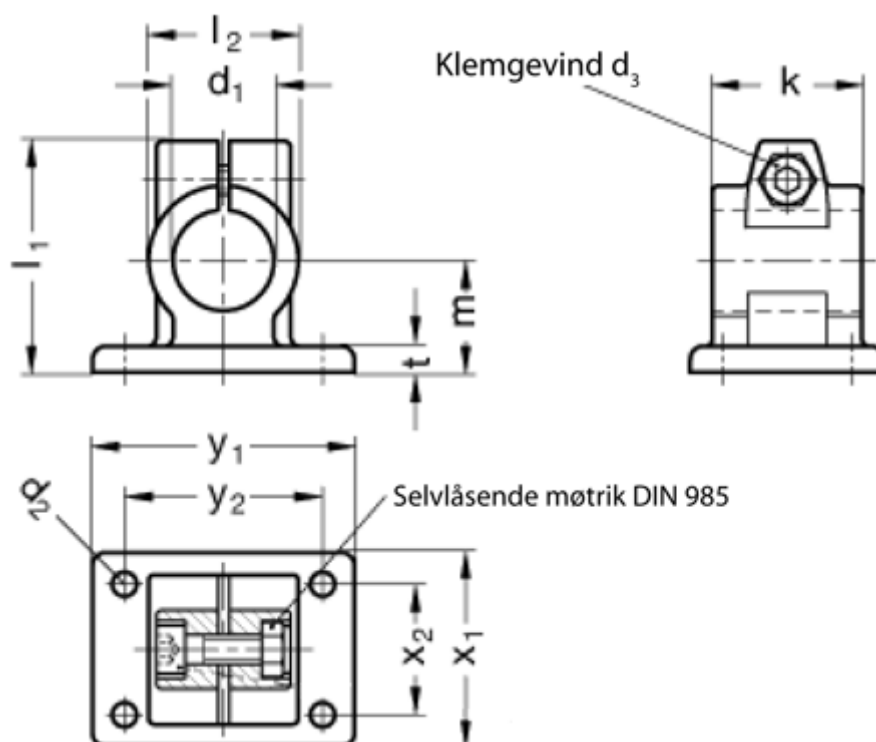

Article number: 20146B60802SW

Description: E+G

Flanged Connector GN 146-B60-80-2-SW

## Measures

Adjustable clamp lever = GN 911-M10-55 have to be ordred separately

d1	= B60
d2	= 11.0
d3	= M10
k	= 80
l1	= 102
l2	= 80
m	= 60

t	= 14
x1	= 110
x2	= 74
y1	= 154
y2	= 118